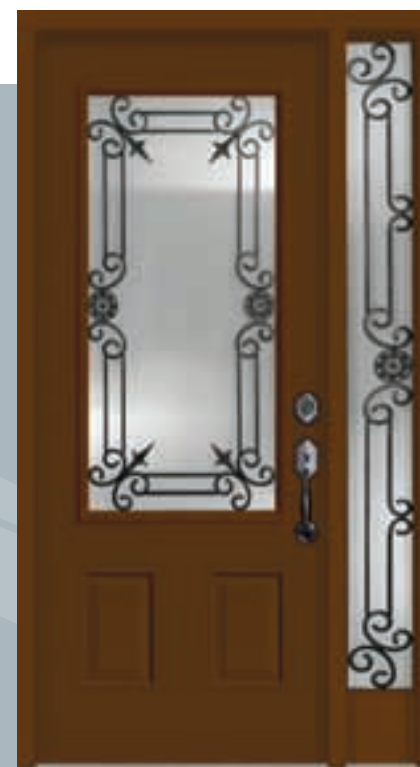

decorative glass detail

privacy glass monitor

strathallan

classic inspirations

The charming appeal of rustic wrought iron. An inviting satin-etched privacy glass. The Strathallan collection truly turns a whisper into a bold statement. With its subtle perimeter design and small cluster details, the Strathallan will enhance the timeless appeal of your home.

satin glass

wrought iron

764 2264 764

2264 2264

2264 BKP

DG EXE-300 DG

764 764

836 836