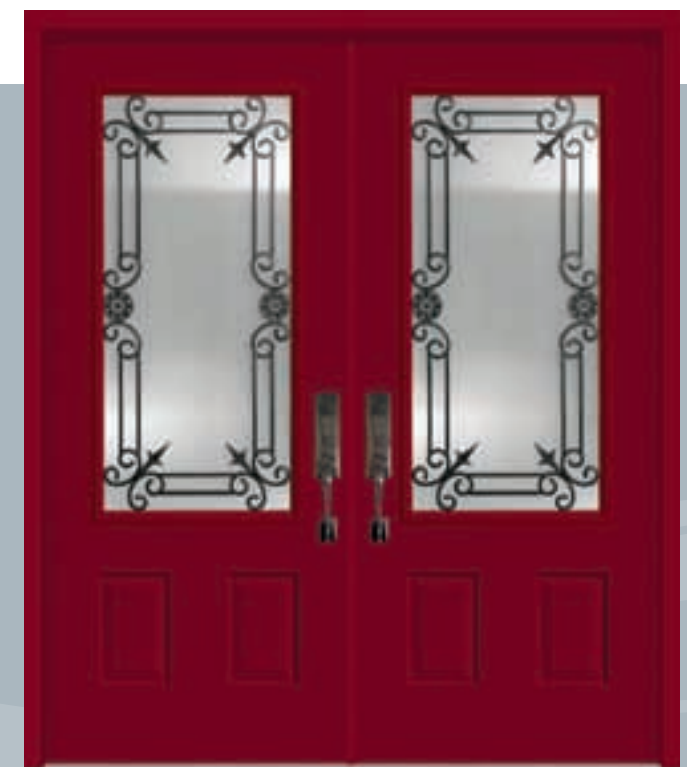

strathallan

classic inspirations

The charming appeal of rustic wrought iron. An inviting satin-etched privacy glass. The Strathallan collection truly turns a whisper into a bold statement. With its subtle perimeter design and small cluster details, the Strathallan will enhance the timeless appeal of your home.

satin glass

wrought iron

2248 2248