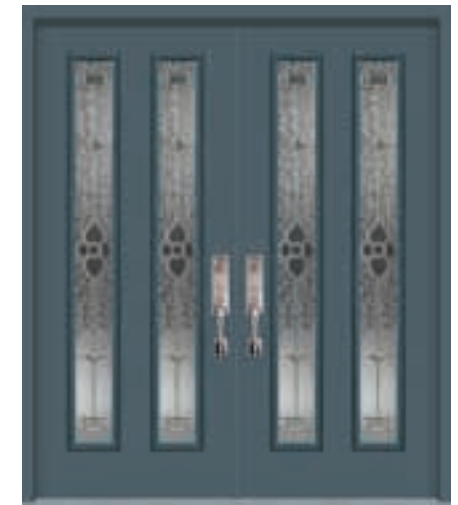

ormsby

classic inspirations

Simplistic charm, rich with subtle details

and privacy. The Ormsby delivers on

the promise of character by using clear

bevels and obscure glue chip bevels on

a glue chip background. This traditional

design will add style and refinement to

any entrance. Standard coming for this

collection is brass and zinc, but to claim

a style all your own, you can optionally

customize this design.

glue chip

clear bevel

clear bevel

764

764