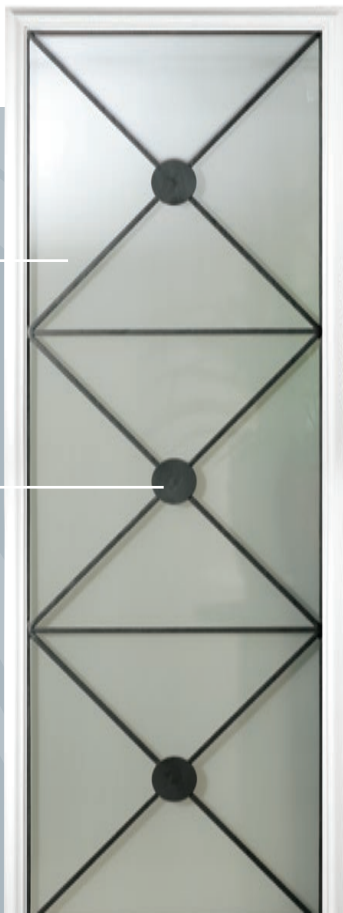

decorative glass detail

privacy glass monitor

hillhurst

classic inspirations

Inspired by Medieval times and colliding with the flair of a modern-day design, the Hillhurst collection is purely stunning. Using a satin-etched privacy glass as its backdrop, the light of your home diffuses beautifully through the glass detailing and custom cross design. This doorlite undeniably makes a bold statement.

satin glass

wrought iron

848 2248 848

2280 2280

880 2280 880

2264 764

DG 2248/EXE DG

2248 2248