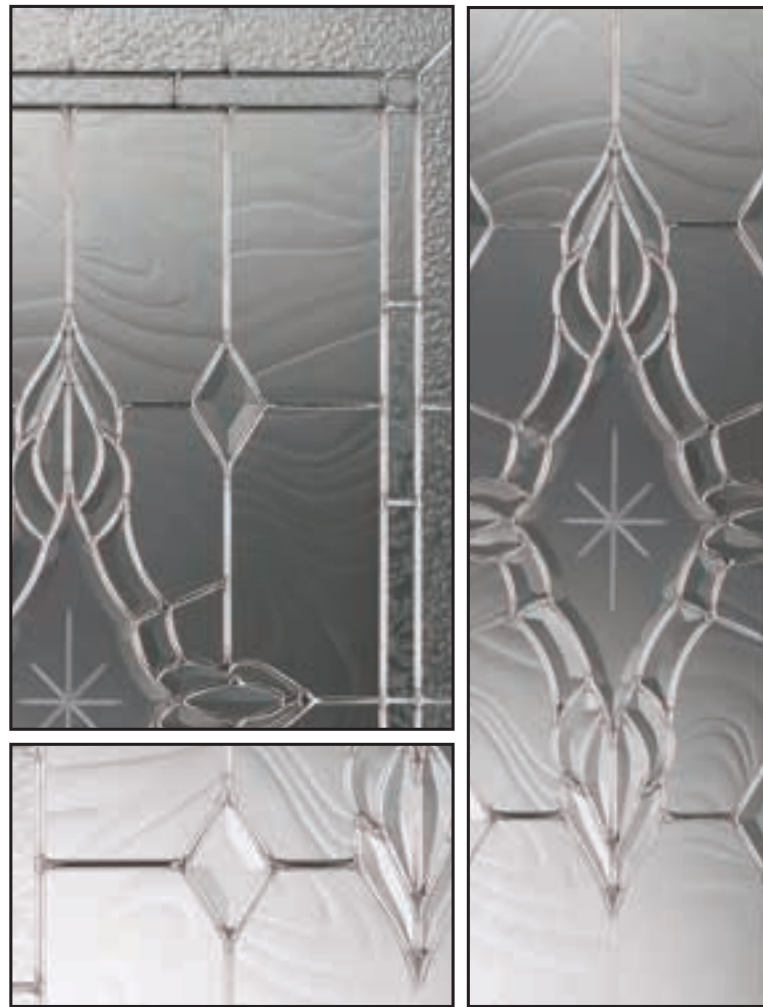

glenrush

classic inspirations

With influences from yesterday's

traditional styling, the Glenrush family

utilizes unique styles of glass, such as

clear swirl, mica and glue chip, while

combining them with clear bevels to

create an elegant style. Merging the

beauty of the glass with our standard

brass or zinc coming will instantly

enhance the charm of your home.

Customizing this design by using one of

our many coming or glass options will

add your personal touch.

decorative glass detail

privacy glass monitor

clear swirl

clear bevel

glue chip

mica

836 2236 836