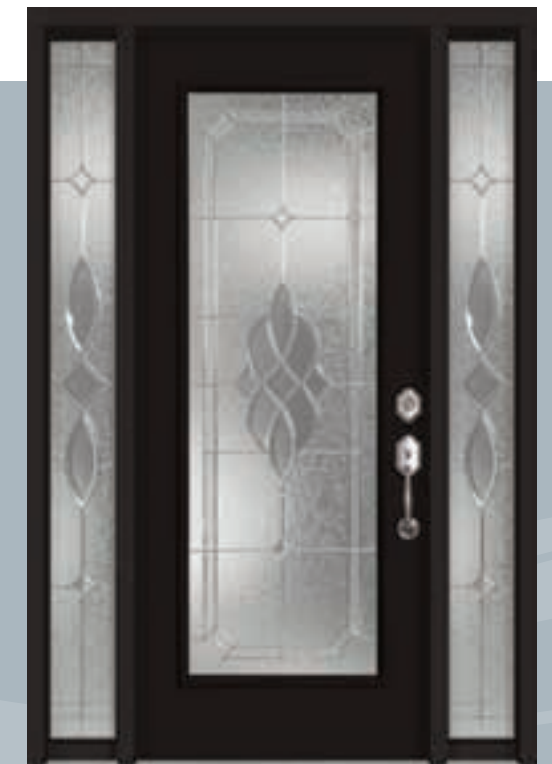

clear bevel

glue chip

glencarin

classic inspirations

With the antique look of hammered granite combined with glue chip and clear bevels, the Glencarin collection will bestow your entrance the allure of old-world charm. Our standard coming for this collection is a handsome zinc. Appreciate your very own vision through optional customization. Choose from a host of our beautifully crafted glass and coming options.

DG

2264

DG