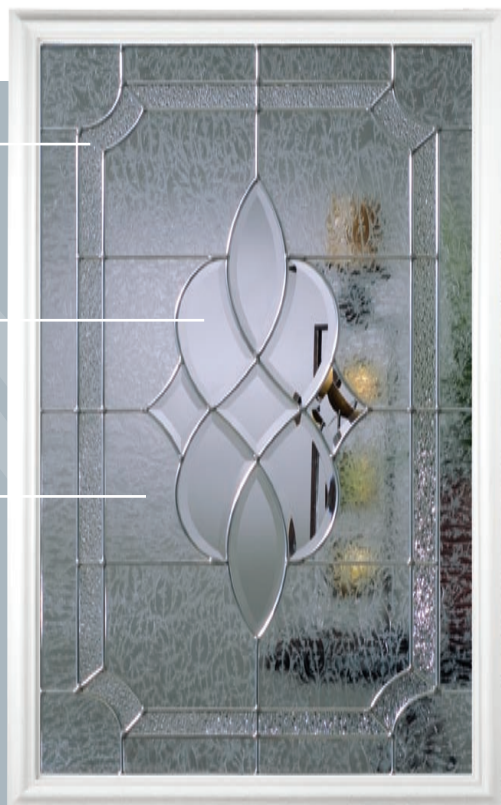

decorative glass detail

privacy glass monitor

hammered granite

clear bevel

glue chip

glencarin

classic inspirations

With the antique look of hammered granite combined with glue chip and clear bevels, the Glencarin collection will bestow your entrance the allure of old-world charm. Our standard coming for this collection is a handsome zinc. Appreciate your very own vision through optional customization. Choose from a host of our beautifully crafted glass and coming options.