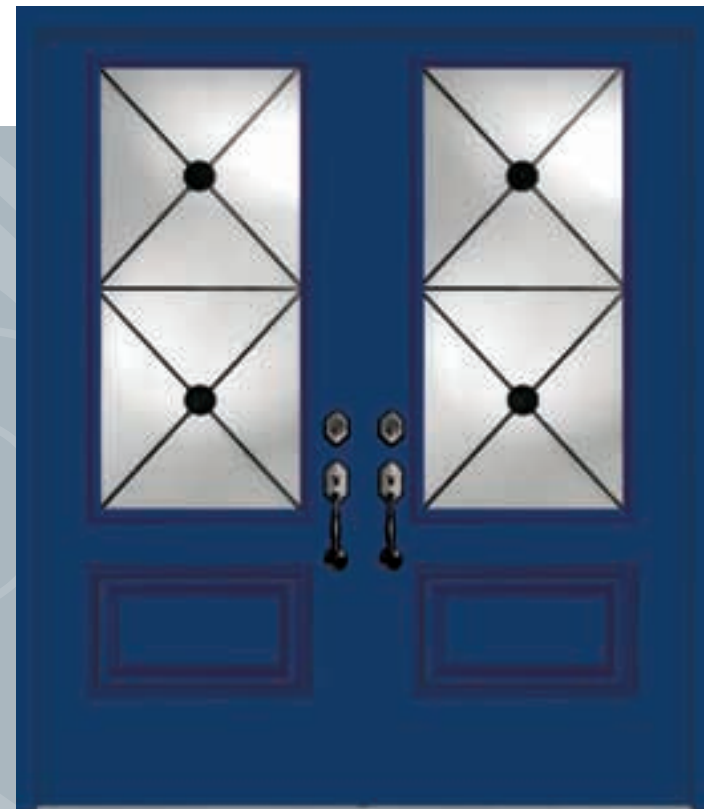

836/EXE 2236/EXE 836/EXE

764 EXE-100 764

DG EXE-300 DG

EXE-400

DG EXE-200 DG

2248/EXE 2248/EXE

848/EXE 2248/EXE 848/EXE

EXE-500 EXE-500

executive panels

classic inspirations

Elegantly designed with high definition panels, the Glengrove Executive Door collection delivers sophistication and beauty. To further enhance the rich design of these doors, choose from one of our stunning decorative or wrought iron glass collections.