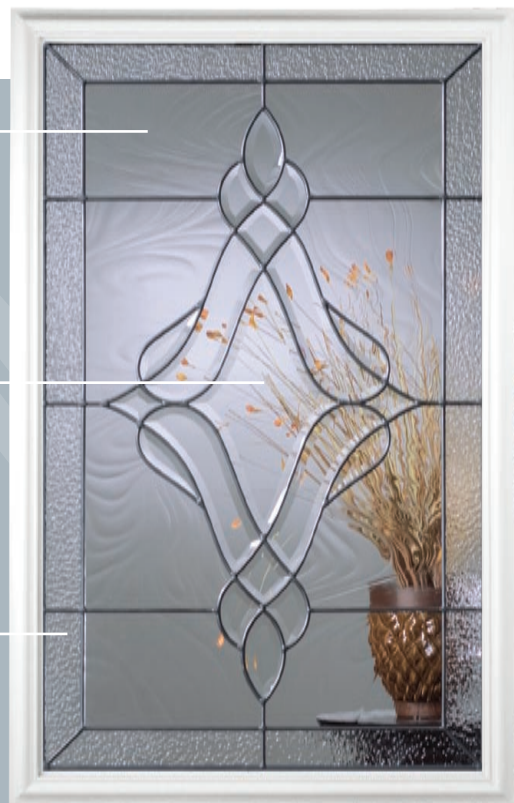

decorative glass detail

privacy glass monitor

coldstream

classic inspirations

The grace of fluidity. Coldstream's decorative design abundantly expresses refinement by combining drawn and granite glass with clear bevels. The featured centre cluster is enhanced by large handcrafted bevels that glisten in the light of your home. The standard coming for this collection is a gorgeous patina. The coming and glass can optionally be customized to create your very own expression.

drawn glass

clear bevel

granite

2236 836

848/EXE 2248/EXE 848/EXE

2264 2264

18420V

764 2210 764